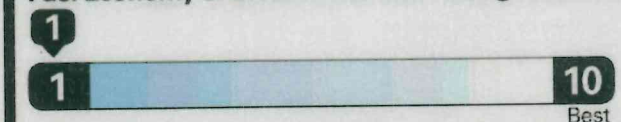

Note: Parts content does not include final assembly, distribution, or other non-parts costs.

For this Vehicle:
Final Assembly Point: **CHICHESTER, GREAT BRITIAN**
Country of Origin:
Engine: **GERMANY**
Transmission: **GERMANY**

GOVERNMENT 5-STAR SAFETY RATINGS

This vehicle has not been rated by the government for overall vehicle score, frontal crash, side crash, or rollover risk.

Source: National Highway Traffic Safety Administration (NHTSA)
www.safercar.gov or 1-888-327-4236

The Rolls-Royce Limited Warranty

4-year/unlimited-mileage* limited warranty.
Additional Benefits
4-year/unlimited-mileage* maintenance program.
4-year/unlimited-mileage* roadside assistance program.

* Mileage unlimited only if vehicle is used for personal, family or household purposes. Otherwise warranty is limited to 4 years/100,000 miles.

Sold To
F. C. Kerbeck & Sons
100 Route 73 North
PALMYRA NJ 08065
USA

Ship To
F. C. Kerbeck & Sons
100 Route 73 North
PALMYRA NJ 08065
USA

EPA DOT Fuel Economy and Environment

Gasoline Vehicle

Fuel Economy
14 **MPG**
combined city / hwy

Compact cars range from 14 to 119 MPG
The best vehicle rates 136 MPGe.

You spend
$10,000
more in fuel costs
over 5 years
compared to the
average new vehicle.

7.1 gallons per 100 miles **$2,600** gas guzzler tax

Annual fuel COST
$3,500

Fuel Economy & Greenhouse Gas Rating (tailpipe only)

Smog Rating (tailpipe only)